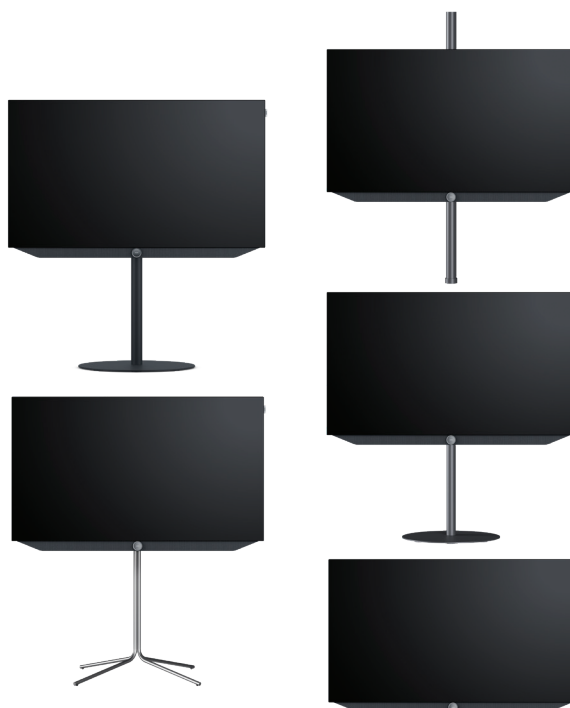

	Model	Article no.	EAN Code
■ basalt grey	48 dr+	60412D54	4011880175784
	48	60412D14	4011880175791
	floor2ceiling stand	60802D00	4011880171076
	floor stand universal	73190D00	4011880170215
	floor stand flex	60800D00	4011880171212
■ chrome	floor stand c	60803Q00	4011880171250
	■ black	wall mount slim 432	60808W00
wall mount universal		60809W00	4011880172806
■ basalt grey	klang bar3 mr	60614D10	4011880171878
	klang sub1	60610D10	4011880171052

floor stand flex
 bild v.48: W* x H x PD / TD = 107,7 x 106,8 x 6,3 / 54,0
 manually rotatable (+/- 45°), concealed cable routing,
 with or without carrier for accessory tray or soundbar

floor stand universal
 bild v.48: W* x H x PD / TD = 107,7 x 111,2 x 6,3 / 48,5
 manually rotatable (+/- 40°), hidden cable routing

wall mount universal
 bild v.48: W* x H x PD / TD = 107,7 x 65,3 x 6,3 / 9,2
 tilttable mounting

Sound solutions

klang bar3 mr

klang sub1

Dimensions in cm: W = width, H = height, PD = product depth, TD = total depth. Technical modifications and errors excepted.
 * In the area of the side-mounted Loewe signature flag, the width of the TV set may increase by up to 1 cm, depending on the type of set.